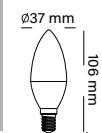

VL-1405K 5W LED CURVED BULB

Wattage 5 Watt Size 37 mm

Lumen 440lm Base E14

Color Temperature 2700-6500K

Dimmable NO

Input Voltage 165-240V/110-240V

Dimension

VL-1405KG 5W LED CURVED BULB