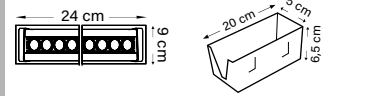

Product Code LED
VL2306 POWER LED

Lumen Housing
720lm Extruded Aluminium

Color
3000K-6500K-Red-Green-Blue-Amber

Glass
Tempered Glass

Lifetime Protection Level
50.000h IP67

Dimension Mounting Diameter