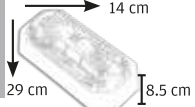

Base ABS Top GPPS
Lampholder E27
Piece in Box 4
Package 48
Warranty 3 year
Max 15 Watt