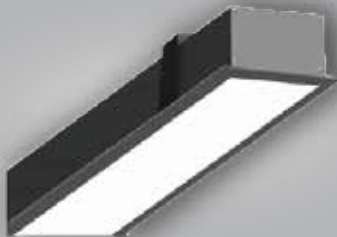

FLUSH MOUNT OVALIUM LINEAR LIGHTING 10 CM X 3 CM X 8 CM

OSRAM
TRIDONIC

LED SMD LED | BODY ALL COLORS | LIFETIME 50.000 | DIMENSION F: 10CM D: 3CM H: 8CM | IP20 | AC 220V | CE | Shield | Ground

PRODUCT CODE	SIZE	WATT	LUMEN	COLOR TEMPERATURE
V-43125-X	60 CM	25 W	3250	3500-6500K
V-43134-X	80 CM	34 W	4430	3500-6500K
V-43142-X	100 CM	42 W	5460	3500-6500K
V-43150-X	120 CM	50 W	6500	3500-6500K
V-43165-X	150 CM	65 W	8450	3500-6500K
V-43180-X	180 CM	80 W	10400	3500-6500K
V-43184-X	200CM	84 W	10920	3500-6500K
V-43193-X	220 CM	93 W	12090	3500-6500K
V-43105-X	250 CM	105 W	13656	3500-6500K
V-43126-X	300 CM	126 W	16380	3500-6500K