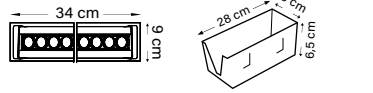

Product Code LED
VL2309 POWER LED

Lumen Housing
1080lm Extruded Aluminium

Color
3000K-6500K-Red-Green-Blue-Amber

Glass
Tempered Glass

Lifetime Protection Level
50.000h IP67

Dimension Mounting Diameter