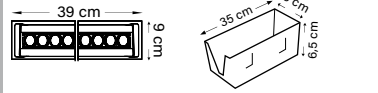

Product Code LED
VL2312 POWER LED

Lumen Housing
1440lm Extruded Aluminium

Color
3000K-6500K-Red-Green-Blue-Amber

Glass
Tempered Glass

Lifetime Protection Level
50.000h IP67

Dimension Mounting Diameter