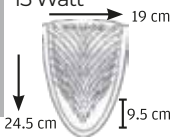

ES 161 ZUMRUT WHITE-A12

Base ABS Top GPPS
Lampholder E27
Piece in Box 2
Package 40
Warranty 3 year
Max 15 Watt