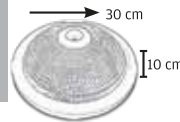

Base
Sheet Metal
Top
Glass
LED
18W
Piece in Box
1
Package
14
Warranty
1 year