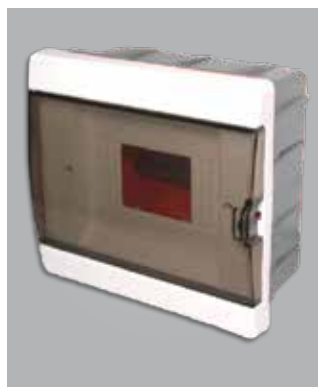

ES 316 FLUSH MOUNT DISTRIBUTION BOX WITH MODULE 2-6

Material
PS(Polystyrene)

Piece in Box
1

Package
45

4 Holes
connector
(for 2-6)