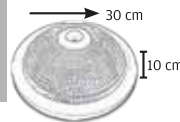

Base
Sheet Metal
Top
Glass
LED
18W
Piece in Box
1
Package
14
Warranty
1 year