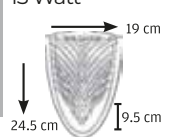

ES 162 ZUMRUT OAK-A12M

Base ABS Top GPPS
 Lampholder E27
 Piece in Box 2
 Package 40
 Warranty 3 year
 Max 15 Watt

ES 163 ZUMRUT WALNUT-A12C

Base ABS Top GPPS
 Lampholder E27
 Piece in Box 2
 Package 40
 Warranty 3 year
 Max 15 Watt