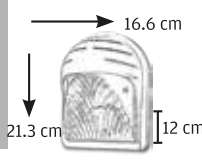

Base ABS Top GPPS
Lampholder E27
Piece in Box 2
Package 48
Warranty 3 year Max 15 Watt