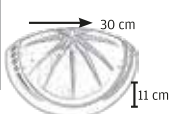

ES 173 SATURN WALNUT-A13C

Base PC Top PC
Lampholder E27
Piece in Box 2
Package 30
Warranty 3 year
Max 15 Watt