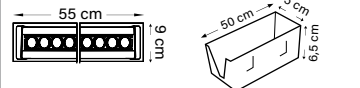

Product Code LED
VL2318 POWER LED

Lumen Housing
2160lm Extruded Aluminium

Color
3000K-6500K-Red-Green-Blue-Amber

Glass
Tempered Glass

Lifetime Protection Level
50.000h IP67

Dimension Mounting Diameter