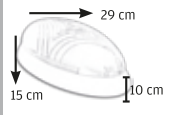

ES 603 ELMAS WALNUT-U60C

Base ABS Top GPPS
Lampholder E27
Piece in Box 2
Package 48
Max 15 Watt