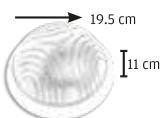

Base ABS Top GPPS
Lampholder E27
Piece in Box 10
Package 60
Warranty 3 year Max 15 Watt