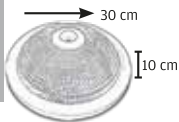

Base
Sheet Metal
Top
Glass
Lampholder
E27
Piece in Box
1
Package
14
Warranty
1 year
Max
2x25 Watt