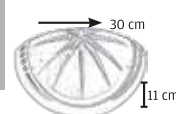

ES 172 SATURN OAK-A13M

Base PC Top PC
Lampholder E27
Piece in Box 2
Package 30
Warranty 3 year
Max 15 Watt