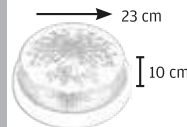

ECONOMIC SERIES

(EAS-PLS-GLP-01 SERIES)

ES 215 SAFAK-S07

Base ABS Top GPPS
Lampholder E27
Piece in Box 10
Package 60
Warranty 3 year Max 15 Watt

ES 245 KARIZMA-E22

Base ABS Top GPPS
Lampholder E27
Piece in Box 8
Package 48
Warranty 3 year Max 15 Watt

ES 246 SIRIN-E23

Base ABS Top GPPS
Lampholder E27
Piece in Box 10
Package 60
Warranty 3 year Max 15 Watt

ES 214 HELEZON-S04

Base ABS Top GPPS
Lampholder E27
Piece in Box 1
Package 30
Warranty 3 year Max 15 Watt

ES 216 SIDE-S08

Base ABS Top GPPS
Lampholder E27
Piece in Box 2
Package 40
Warranty 3 year Max 15 Watt

ES 248 SAFIR

Base ABS Top GPPS
Lampholder E27
Piece in Box 8
Package 72
Warranty 3 year Max 15 Watt

ES 247 EKO GLOP

Base ABS Top GPPS
Lampholder E27
Piece in Box 10
Package 60
Warranty 3 year Max 15 Watt

ES 244 ISIL-E20

Base ABS Top GPPS
Lampholder E27
Piece in Box 2
Package 30
Warranty 3 year Max 15 Watt

ES 531 KOZA NAVY BLUE STALACTITE

Base PC
Lampholder E27
Piece in Box 1
Package 30
Warranty 3 year