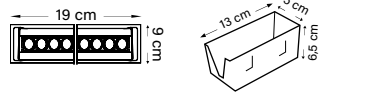

Color
3000K-6500K-Red-Green-Blue-Amber

Glass
Tempered Glass

Lifetime Protection Level
50.000h IP67

Dimension Mounting Diameter

VL-2306 6 LED FLUSH MOUNT WALLWASHER

Product Code LED
VL2306 POWER LED

Lumen Housing
720lm Extruded Aluminium