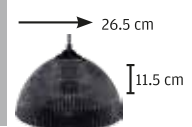

ES 244 ISIL-E20

Base ABS Top GPPS
 Lampholder E27
 Piece in Box 2
 Package 30
 Warranty 3 year Max 15 Watt

ES 531 KOZA NAVY BLUE STALACTITE

Base PC
 Lampholder E27
 Piece in Box 1
 Package 30
 Warranty 3 year