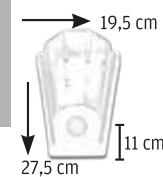

SENSORED LUMINAIRES

(EAS-PLS-GLP-01 SERIES) TS 8698 EN 60 598-2-1

ES 255 SAC SENSOR

Base
Sheet Metal
Top
Glass
Lampholder
E27
Piece in Box
1
Package
14
Warranty
1 year
Max
2x25 Watt

ES 255L LED SENSOR

Base
Sheet Metal
Top
Glass
LED
18W
Piece in Box
1
Package
14
Warranty
1 year

ES 255S LED SENSOR

Base
Sheet Metal
Top
Glass
LED
18W
Piece in Box
1
Package
14
Warranty
1 year

ES 251 DUDEN SENSOR

Base
PC
Top
GPPS
Lampholder
E27
Piece in Box
1
Package
20
Warranty
1 year
Max
2x25 Watt

ES 251L DUDEN SENSOR

Base
PC
Top
GPPS
LED
18W
Piece in Box
1
Package
20
Warranty
1 year

ES 251S DUDEN SENSOR

Base
PC
Top
GPPS
LED
18W
Piece in Box
1
Package
20
Warranty
1 year

ES 253 NEPTUN SENSOR

Base
PC
Top
PC
Lampholder
E27
Piece in Box
1
Package
24
Warranty
1 yıl
Max
1x40 Watt

ES 253L LED NEPTUN

Base
PC
Top
PC
LED
15W
Piece in Box
1
Package
24
Warranty
1 yıl

ES 253S LED NEPTUN

Base
PC
Top
PC
LED
15W
Piece in Box
1
Package
24
Warranty
1 yıl