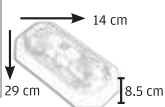

Base ABS Top GPPS
Lampholder E27
Piece in Box 4
Package 48
Warranty 3 year
Max 15 Watt