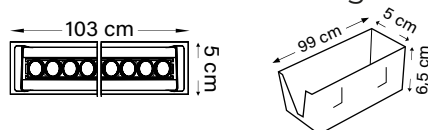

Product Code LED
VL2336 POWER LED

Lumen Housing
4320lm Extruded Aluminium

Color 3000K-6500K-Red-Green-Blue-Amber

Glass Tempered Glass

Lifetime Protection Level
50.000h IP67

Dimension Mounting Diameter