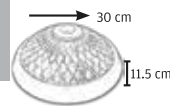

Base
PC
Top
GPPS
Lampholder
E27
Piece in Box
1
Package
20
Warranty
1 year
Max
2x25 Watt