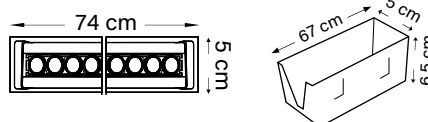

Product Code LED
VL2324 POWER LED

Lumen Housing
2880lm Extruded Aluminium

Color 3000K-6500K-Red-Green-Blue-Amber

Glass Tempered Glass

Lifetime Protection Level
50.000h IP67

Dimension Mounting Diameter