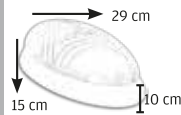

ES 601 ELMAS SCONCE-U60

Base ABS Top GPPS
Lampholder E27
Piece in Box 2
Package 48
Max 15 Watt