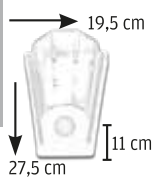

SENSORED LUMINAIRES

(EAS-PLS-GLP-01 SERIES) TS 8698 EN 60 598-2-1

ES 255 SAC SENSOR

Base
Sheet Metal
Top
Glass
Lampholder
E27
Piece in Box
1
Package
14
Warranty
1 year
Max
2x25 Watt

ES 255L LED SENSOR

Base
Sheet Metal
Top
Glass
LED
18W
Piece in Box
1
Package
14
Warranty
1 year

ES 255S LED SENSOR

Base
Sheet Metal
Top
Glass
LED
18W
Piece in Box
1
Package
14
Warranty
1 year

ES 251 DUDEN SENSOR

Base
PC
Top
GPPS
Lampholder
E27
Piece in Box
1
Package
20
Warranty
1 year
Max
2x25 Watt

ES 251L DUDEN SENSOR

Base
PC
Top
GPPS
LED
18W
Piece in Box
1
Package
20
Warranty
1 year

ES 251S DUDEN SENSOR

Base
PC
Top
GPPS
LED
18W
Piece in Box
1
Package
20
Warranty
1 year

ES 253 NEPTUN SENSOR

Base
PC
Top
PC
Lampholder
E27
Piece in Box
1
Package
24
Warranty
1 yıl
Max
1x40 Watt

ES 253L LED NEPTUN

Base
PC
Top
PC
LED
15W
Piece in Box
1
Package
24
Warranty
1 yıl

ES 253S LED NEPTUN

Base
PC
Top
PC
LED
15W
Piece in Box
1
Package
24
Warranty
1 yıl