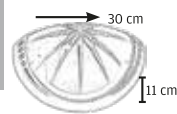

ES 171 SATURN WHITE-A13

Base PC Top PC
Lampholder E27
Piece in Box 2
Package 30
Warranty 3 year
Max 15 Watt