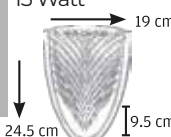

ES 162 ZUMRUT OAK-A12M

Base ABS Top GPPS
Lampholder E27
Piece in Box 2
Package 40
Warranty 3 year
Max 15 Watt