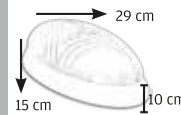

ES 602 ELMAS OAK-U60M

Base ABS Top GPPS
Lampholder E27
Piece in Box 2
Package 48
Max 15 Watt