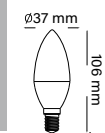

Wattage 5 Watt Size 37 mm

Lumen 440lm Base E14

Color Temperature 2700-6500K

Dimmable NO

Input Voltage 165-240V/110-240V

Dimension

LED PANEL

VL-1003 3W FLUSH MOUNT ROUND LED PANEL