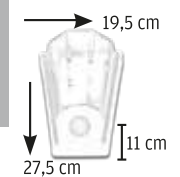

SENSORED LUMINAIRES

(EAS-PLS-GLP-01 SERIES) TS 8698 EN 60 598-2-1

ES 255 SAC SENSOR

Base
Sheet Metal
Top
Glass
Lampholder
E27
Piece in Box
1
Package
14
Warranty
1 year
Max
2x25 Watt

ES 255L LED SENSOR

Base
Sheet Metal
Top
Glass
LED
18W
Piece in Box
1
Package
14
Warranty
1 year

ES 255S LED SENSOR

Base
Sheet Metal
Top
Glass
LED
18W
Piece in Box
1
Package
14
Warranty
1 year

ES 251 DUDEN SENSOR

Base
PC
Top
GPPS
Lampholder
E27
Piece in Box
1
Package
20
Warranty
1 year
Max
2x25 Watt

ES 251L DUDEN SENSOR

Base
PC
Top
GPPS
LED
18W
Piece in Box
1
Package
20
Warranty
1 year

ES 251S DUDEN SENSOR

Base
PC
Top
GPPS
LED
18W
Piece in Box
1
Package
20
Warranty
1 year

ES 253 NEPTUN SENSOR

Base
PC
Top
PC
Lampholder
E27
Piece in Box
1
Package
24
Warranty
1 yıl
Max
1x40 Watt

ES 253L LED NEPTUN

Base
PC
Top
PC
LED
15W
Piece in Box
1
Package
24
Warranty
1 yıl

ES 253S LED NEPTUN

Base
PC
Top
PC
LED
15W
Piece in Box
1
Package
24
Warranty
1 yıl