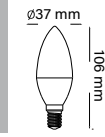

Dimension

VL-1405 5W LED CANDLE BULB

Wattage 5 Watt Size 37 mm

Lumen 440lm Base E14

Color Temperature 2700-6500K

Dimmable NO

Input Voltage 165-240V/110-240V

Dimension