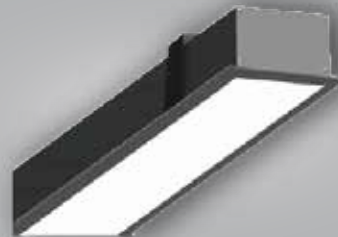

FLUSH MOUNT OVALIUM LINEAR LIGHTING 5 CM X 4 CM X 3 CM

OSRAM
TRIDONIC

LED SMD LED | BODY ALL COLORS | LIFETIME 50.000 | DIMENSION F: 5CM D: 4CM H: 3CM | IP20 | AC 220V | CE | Shield | Ground

PRODUCT CODE	SIZE	WATT	LUMEN	COLOR TEMPERATURE
V-43220-X	60 CM	20 W	2875	3500-6500K
V-43225-X	80 CM	25 W	3830	3500-6500K
V-43232-X	100 CM	32 W	4790	3500-6500K
V-43238-X	120 CM	38 W	5750	3500-6500K
V-43248-X	150 CM	48 W	7185	3500-6500K
V-43258-X	180 CM	58 W	8630	3500-6500K
V-43264-X	200CM	64 W	9580	3500-6500K
V-43269-X	220 CM	69 W	10538	3500-6500K
V-43280-X	250 CM	80 W	11975	3500-6500K
V-43296-X	300 CM	96 W	14370	3500-6500K